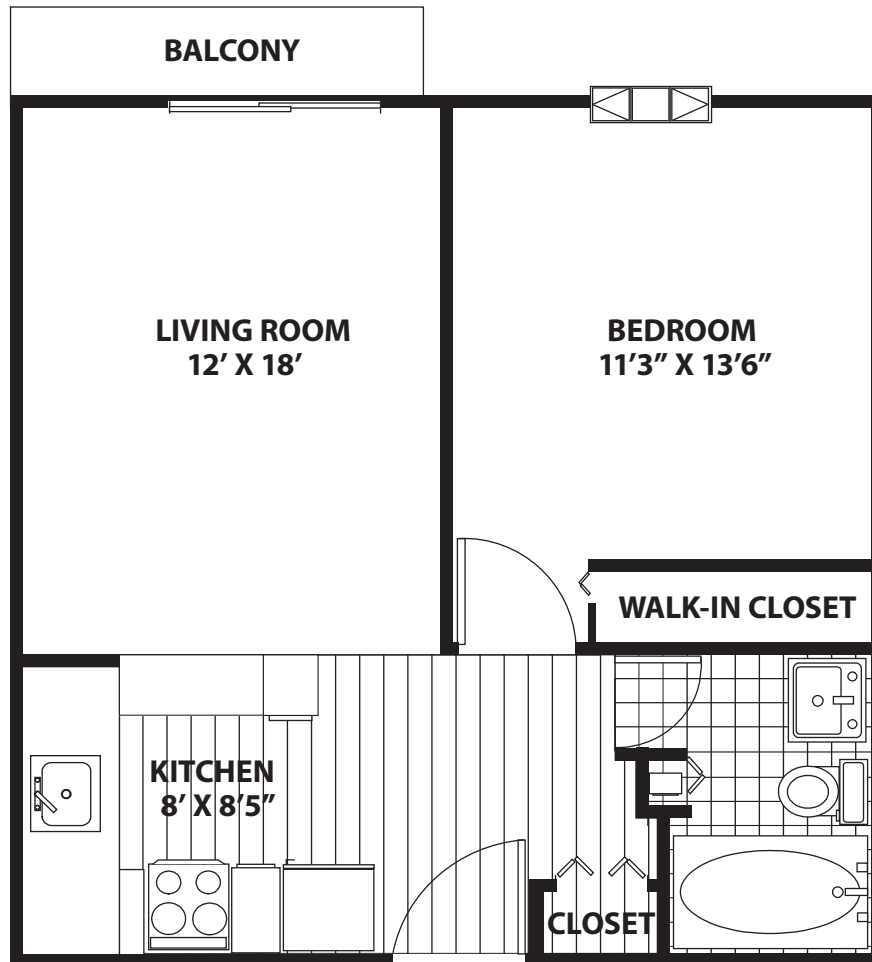

# One-Bedroom Traditional

649 Sq. Ft.

**PEACEVILLAGE**

*Expect something better.*

10300 Village Circle Drive | Palos Park, IL 60464  
(708) 361-3683 | [PeaceVillage.org](http://PeaceVillage.org)