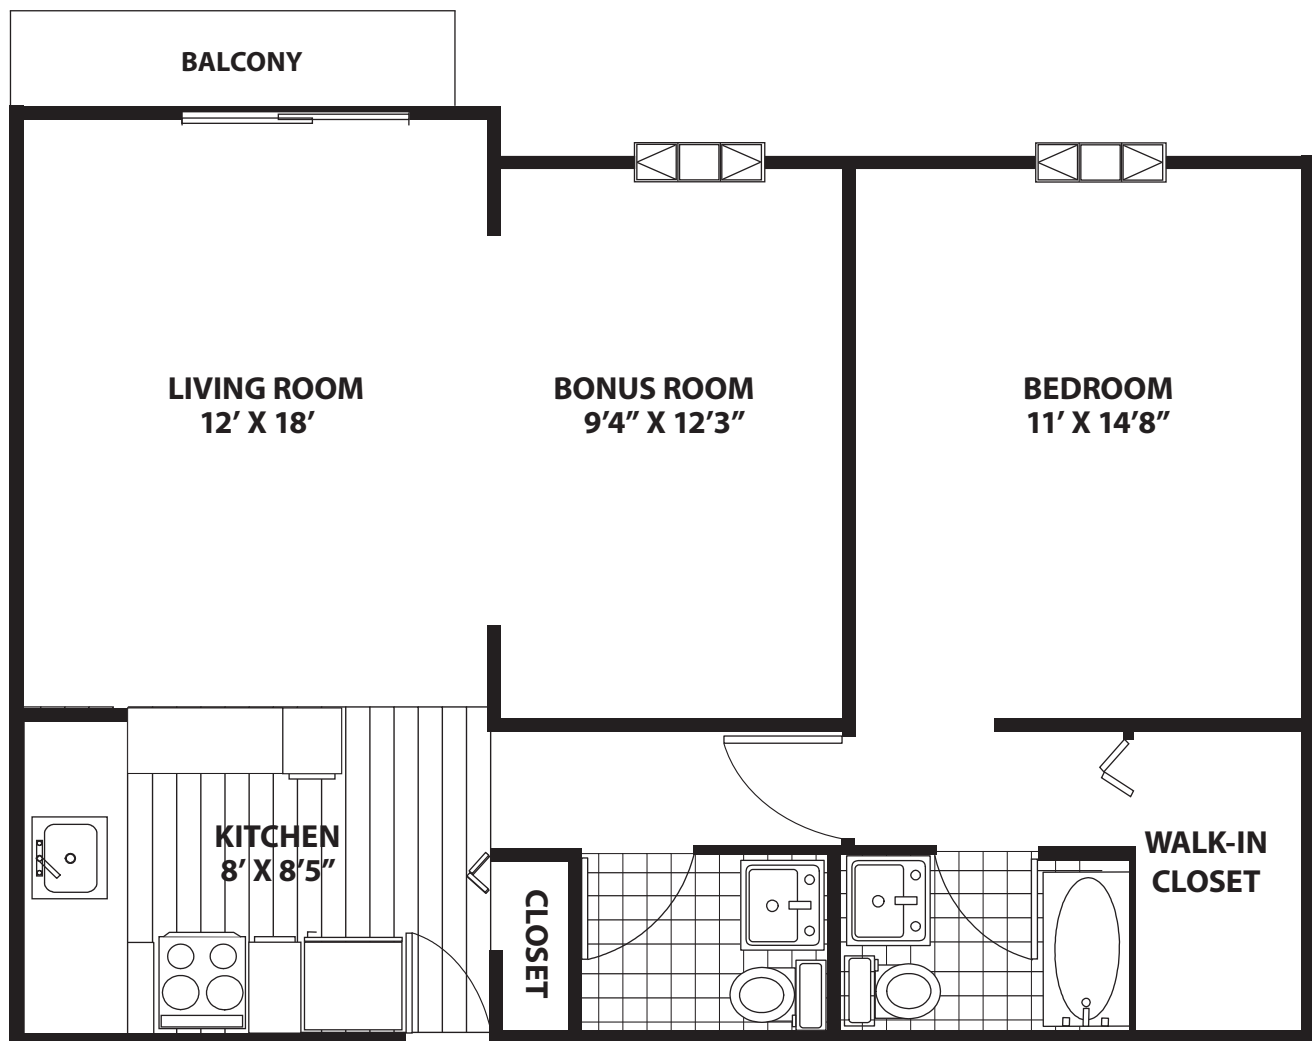

One-Bedroom Elite

874 Sq. Ft.

PEACEVILLAGE

Expect something better.

10300 Village Circle Drive | Palos Park, IL 60464
(708) 361-3683 | PeaceVillage.org