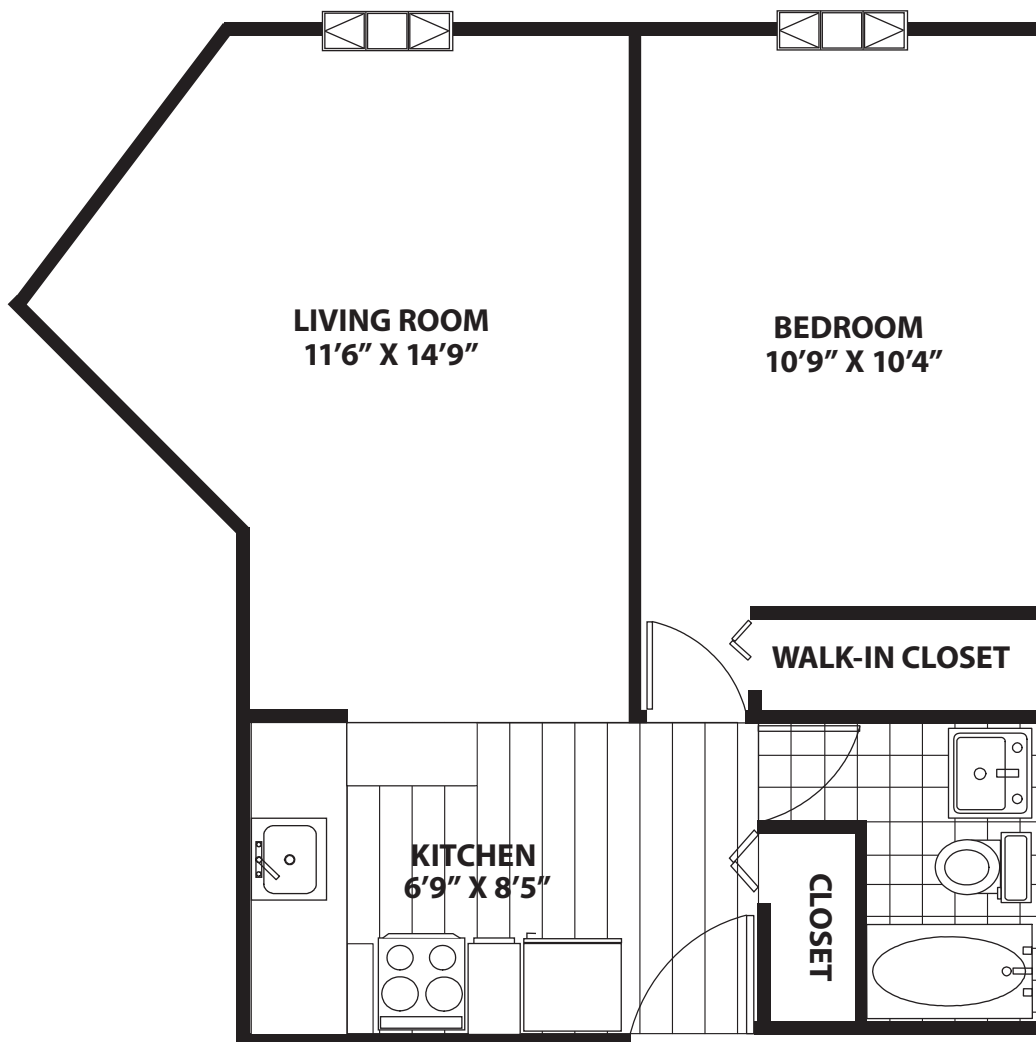

One-Bedroom Classic

546 Sq. Ft.

PEACEVILLAGE

Expect something better.

10300 Village Circle Drive | Palos Park, IL 60464
(708) 361-3683 | PeaceVillage.org